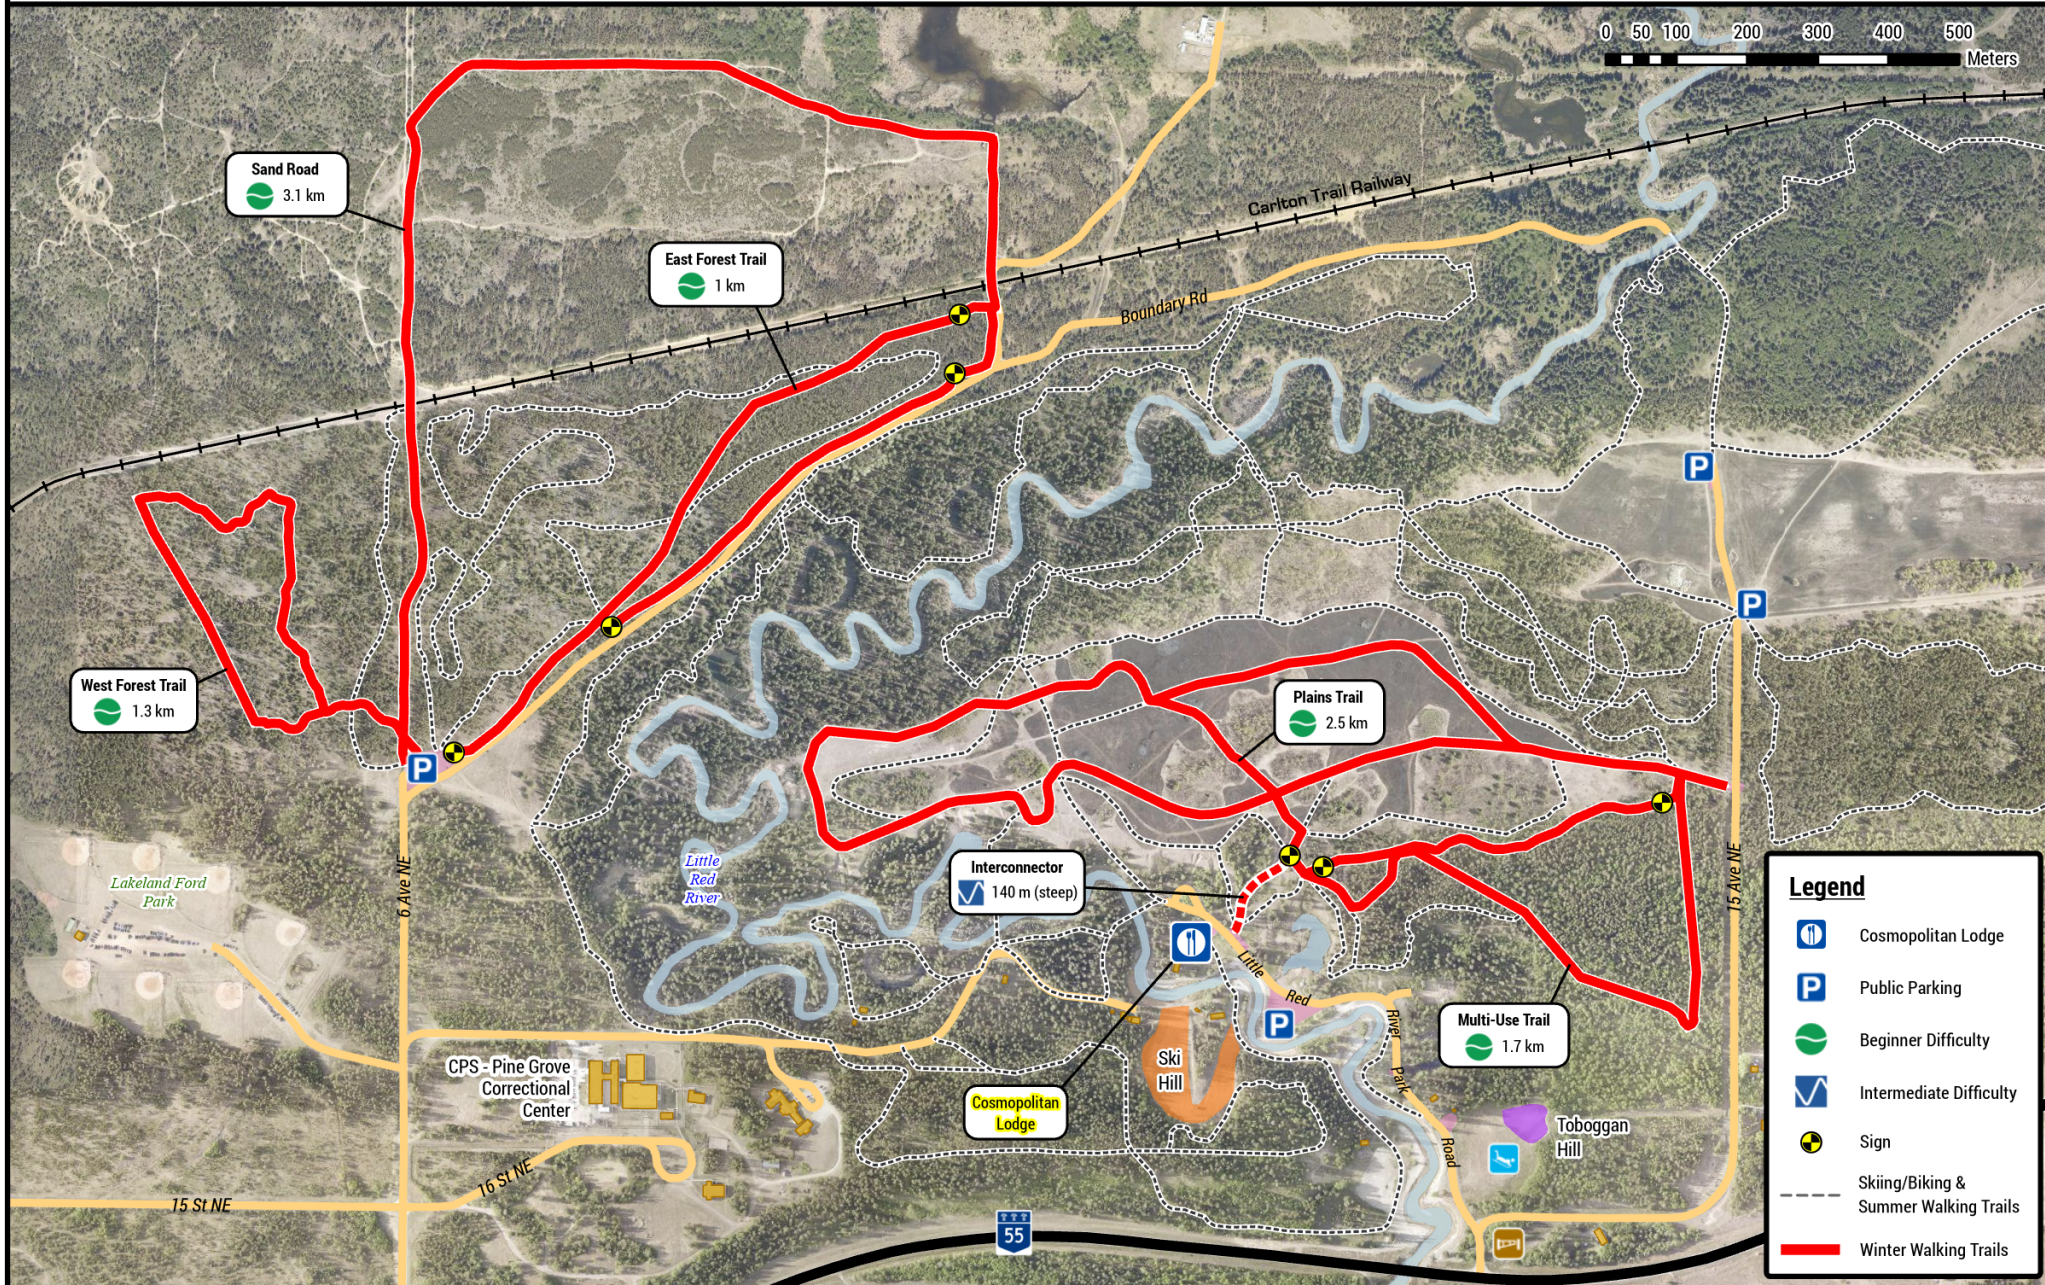

# Little Red River Park

## Winter Walking Trails

Community Services  
306-953-4800

Trails are cleared,  
groomed and  
maintained by:

**Legend**

- Cosmopolitan Lodge
- Public Parking
- Beginner Difficulty
- Intermediate Difficulty
- Sign
- Skiing/Biking & Summer Walking Trails
- Winter Walking Trails