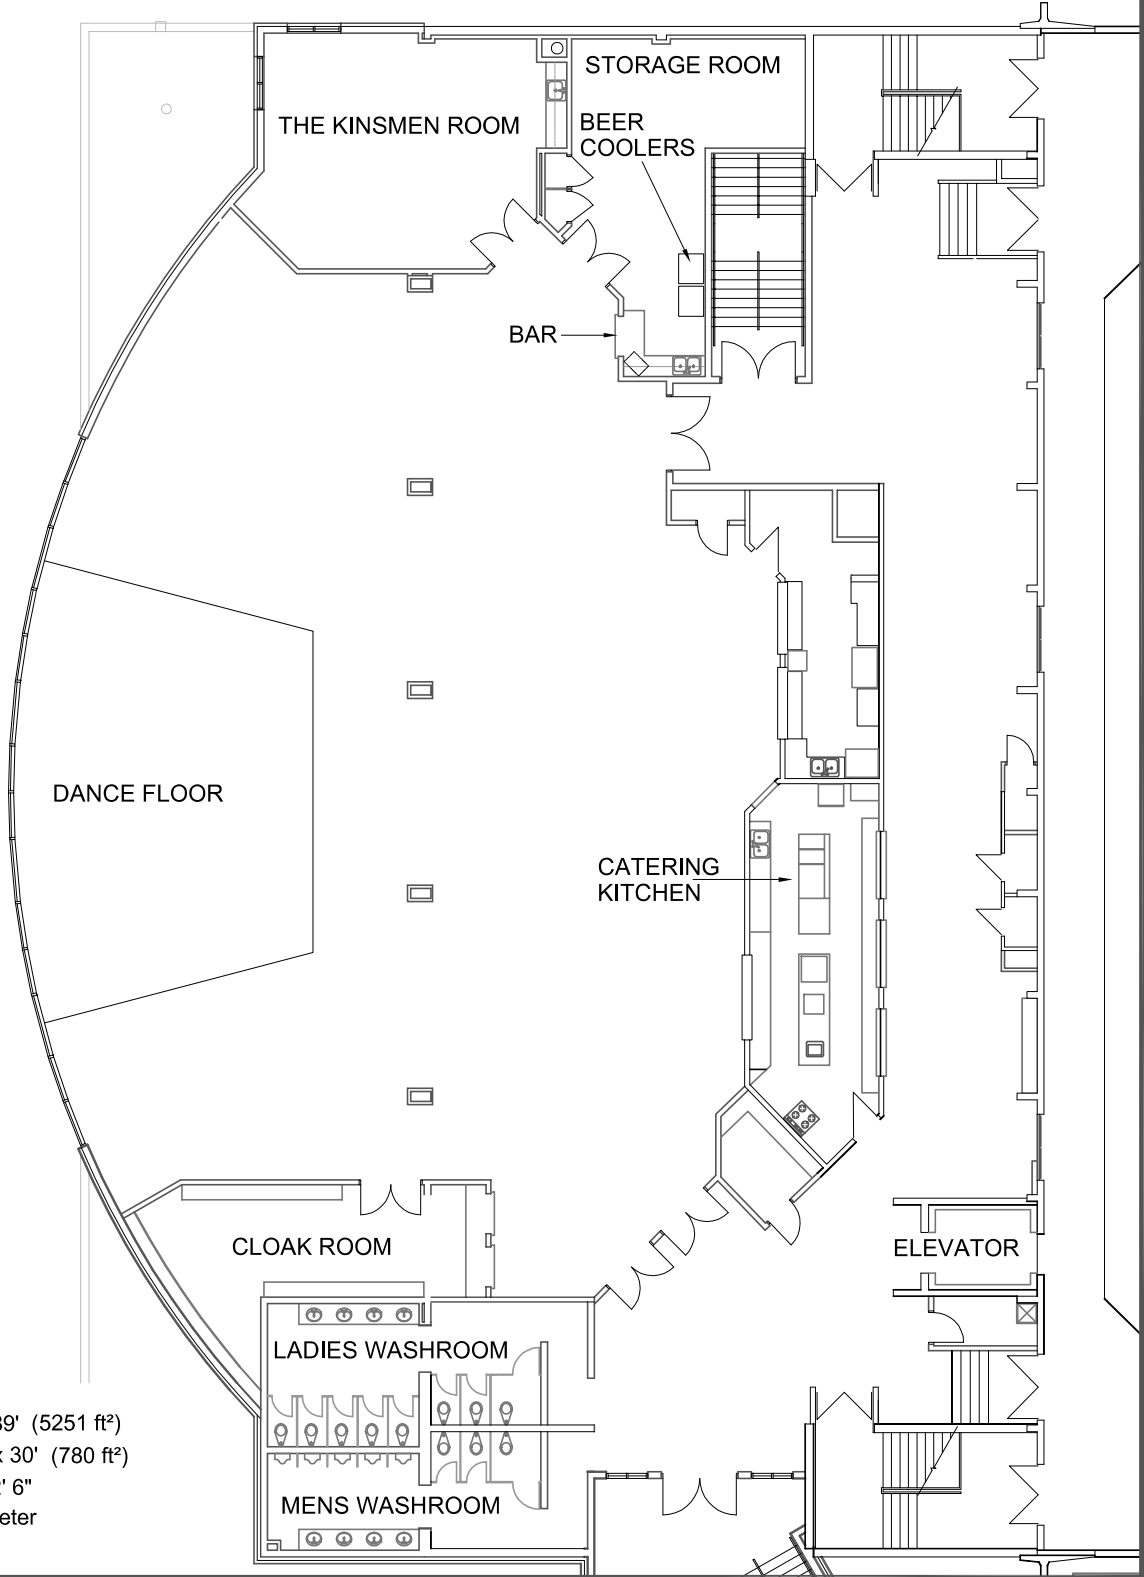

# CHES LEACH LOUNGE

SIZE: APPROX. 59' x 89' (5251 ft<sup>2</sup>)  
DANCE FLOOR = 26' x 30' (780 ft<sup>2</sup>)  
CEILING HEIGHT = 12' 6"  
TABLE SIZE = 5' Diameter

EVENT: \_\_\_\_\_  
EVENT DATE: \_\_\_\_\_  
CONTACT: \_\_\_\_\_  
CONTACT PHONE #: \_\_\_\_\_